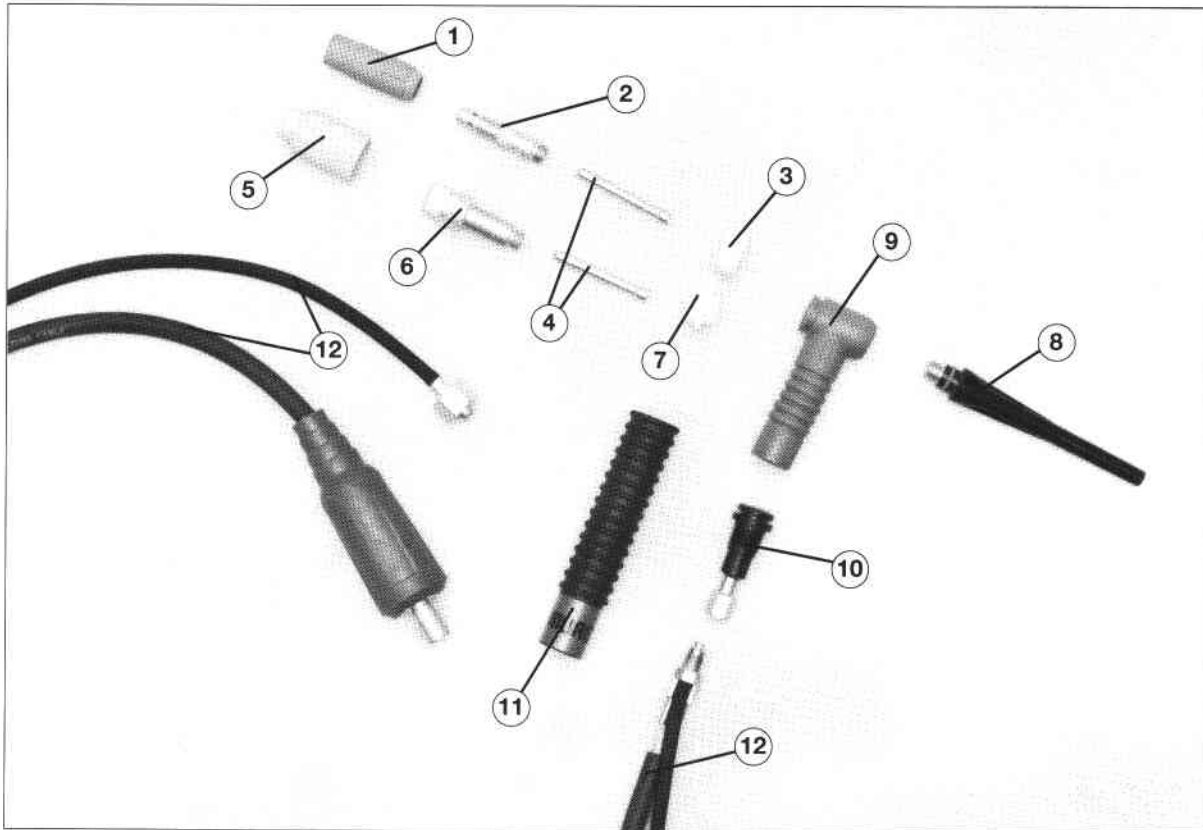

Parts List - TG153F

TG153F 3.8m TIG Torch
TG153F 7.6m TIG Torch

1412295
1412297

150 Amps @ 60% Duty Cycle DC -ve
 90 Amps @ 60% Duty Cycle AC

Nozzles / Collet Bodies

▲	1 Ceramic Nozzle 47mm x 6mm Pk10	1408350
	1 Ceramic Nozzle 47mm x 8mm Pk10	1408351
	1 Ceramic Nozzle 47mm x 10mm Pk10	1408352
●	1 Ceramic Nozzle 47mm x 11mm Pk10	1408353
▲	1 Ceramic Nozzle 47mm x 13mm Pk10	1408354
	1 Ceramic Nozzle 47mm x 16mm Pk10	1408355
	1 Ceramic Nozzle 47mm x 20mm Pk10	1408356
*	1 Collet Body 0.5mm	1408091
*	2 Collet Body 1.0mm	1408092
* ▲	2 Collet Body 1.6mm	1408093
* ●	2 Collet Body 2.4mm	1408094
* ▲	2 Collet Body 3.2mm	1408095
	3 Nozzle Gasket	1411649

Torch Switch Plugs

	NSPlug 2-pin	1407817
	NSPlug 3 Pin	607574
	NSPlug 4 Pin	627018
	NSPlug 6 Pin	607771

Nozzles / Gas Lenses

	5 Gas Lens Nozzle 41mm x 6mm Pk5	1408386
	5 Gas Lens Nozzle 41mm x 8mm Pk5	1408387
	5 Gas Lens Nozzle 41mm x 10mm Pk5	1408388
	5 Gas Lens Nozzle 41mm x 11mm Pk5	1408389
	5 Gas Lens Nozzle 41mm x 13mm Pk5	1408390
	5 Gas Lens Nozzle 41mm x 18mm Pk5	1408391
* 6	Gas Lens Collet Body 0.5mm	1408111
* 6	Gas Lens Collet Body 1.0mm	1408112
* 6	Gas Lens Collet Body 1.6mm	1408113
* 6	Gas Lens Collet Body 2.4mm	1408114
* 6	Gas Lens Collet body 3.2mm	1408115
7	Gas Lens Insulator	1412254

Components

▲ NS	Short Back Cap with O Ring	1408143
● 8	Long Back Cap with O Ring	1408144
9	Torch Head	1412298
10	Torch Body	1412259
11	Torch Handle	1412299
◆ 12	Power/Gas Lead Assembly 3.8m	1411645
◆ 12	Power/Gas Lead Assembly 7.6m	1411646
● NS	Neoprene Rubber 13.7m	1411674
NS	Protective Zip Cover 3.1m	1411672
NS	Protective Zip Cover 6.7m	1411673
NS	Tig Spot Welding Kit	1411662
NS	Torch Accessory Kit	1410208

KEY

- * Collet Bodies include one collet of matching size
- ◆ Gas hose fitted with 1/4" BSP nut & nipple
- ◆ Power cable fitted with 35mm² Dinse plug

- Consumable items supplied with the torch
- ▲ Items contained in the accessory kit
- NS Not Shown