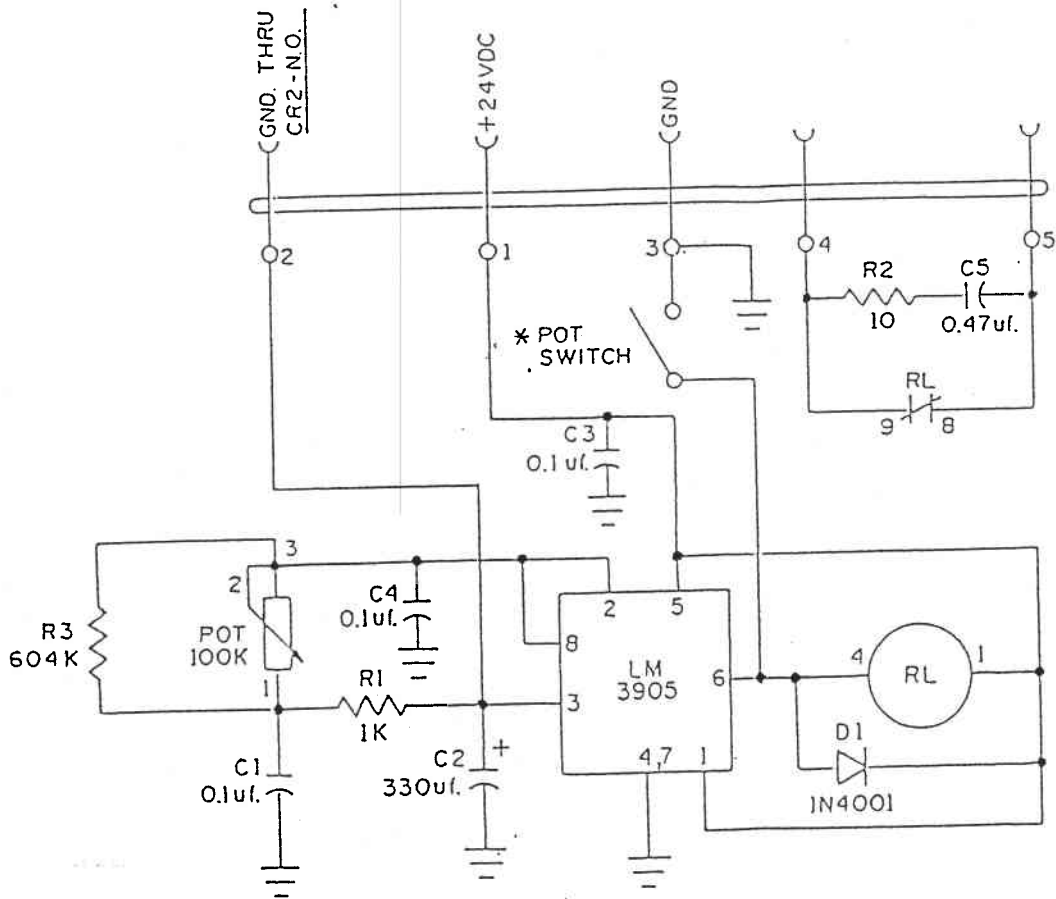

**PREFLOW TIMER MODULE**  
**MUREX AC/DC260-360/275S/375S**

## POSTFLOW TIMER MODULE

MUREX AC/DC260-360/275S/375S

## SPOTWELD TIMER MODULE

MUREX AC/DC260-360/275S/375S

**MUREX AC/DC260-360/275S/375S**

**CONTROL BOARD LAYOUT**