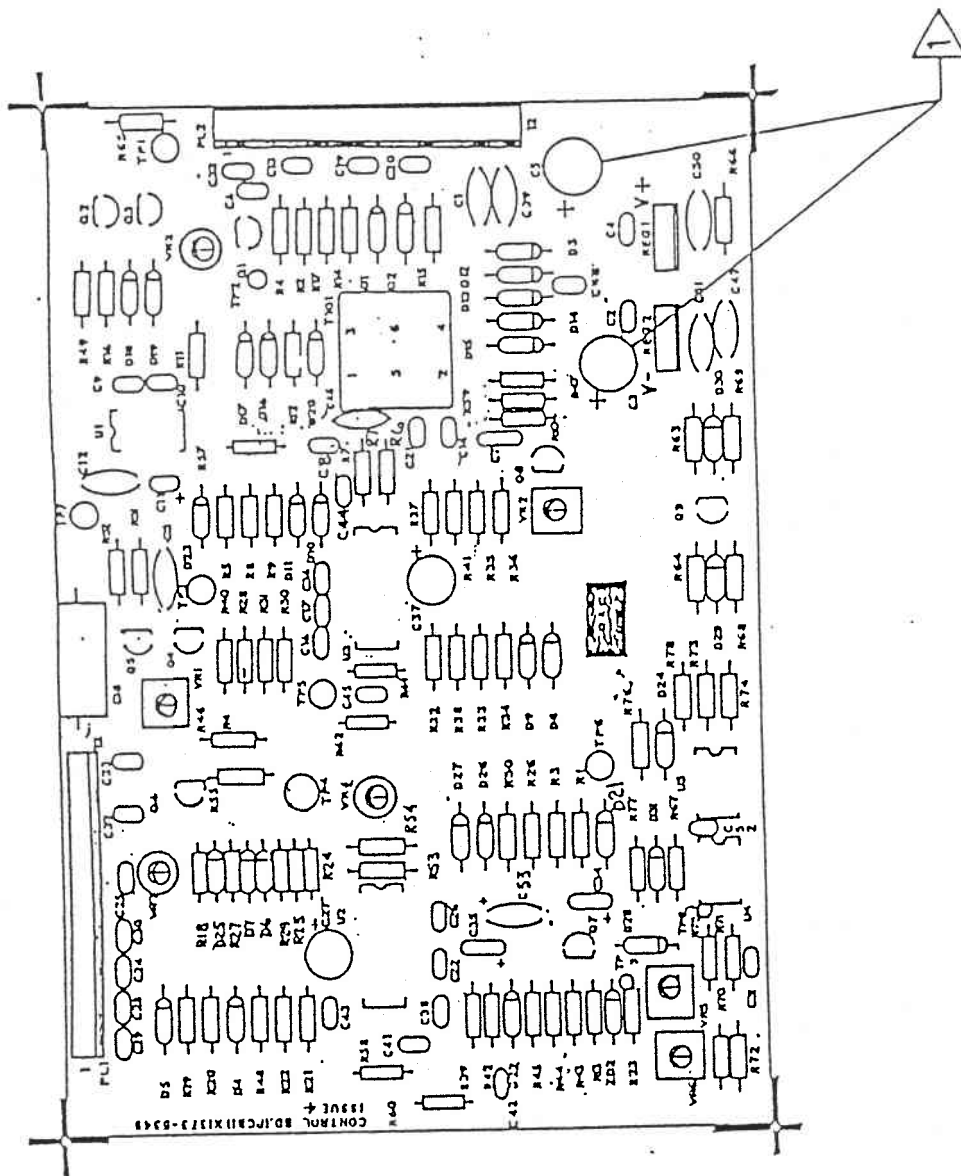

**PREFLOW TIMER MODULE**  
**MUREX AC/DC260-360/275S/375S**

## POSTFLOW TIMER MODULE

MUREX AC/DC260-360/275S/375S

## SPOTWELD TIMER MODULE

MUREX AC/DC260-360/275S/375S

**MUREX AC/DC260-360/275S/375S**

**CONTROL BOARD LAYOUT**

# SLOPE BOARD LAYOUT