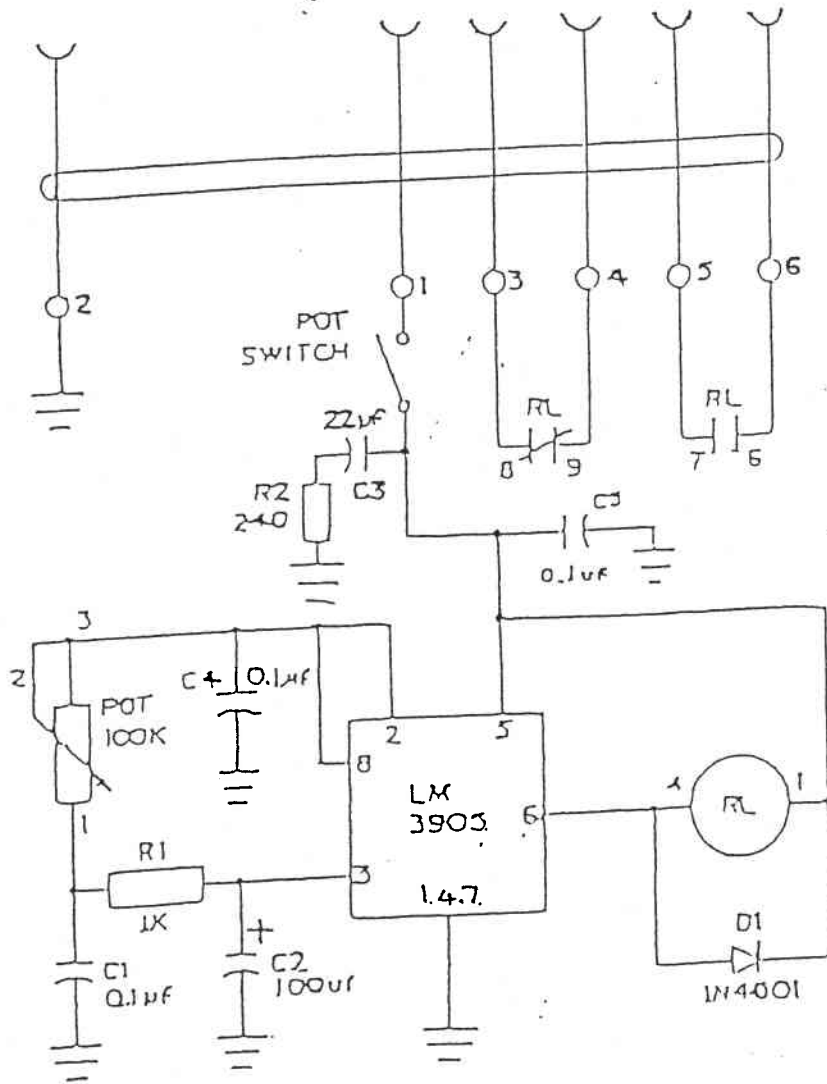

**PREFLOW TIMER MODULE**  
**MUREX AC/DC260-360/275S/375S**

## POSTFLOW TIMER MODULE

MUREX AC/DC260-360/275S/375S

## SPOTWELD TIMER MODULE

MUREX AC/DC260-360/275S/375S

**MUREX AC/DC260-360/275S/375S**

**CONTROL BOARD LAYOUT**