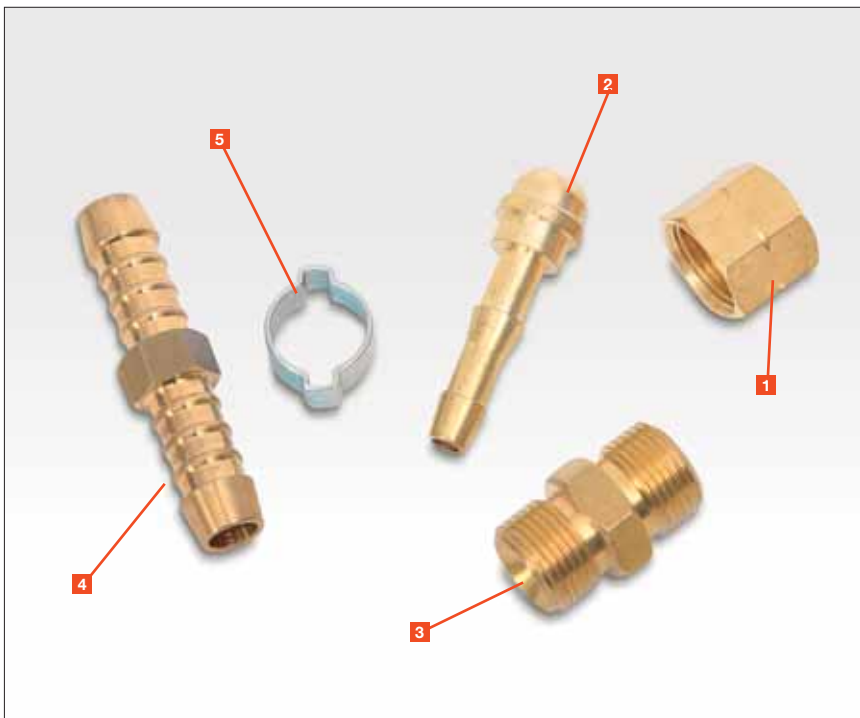

## Saffire Hose and Fittings

### Saffire welding hoses

The Saffire Multiplex range of hoses meet the requirements of the European Standard BS EN 559. "Rubber hoses for welding, cutting and allied processes."

Saffire Multiplex Hose is a machine extruded hose having high strength and maximum Flexibility whilst maintaining its essential lightness. The range is designed for both standard and heavy duty cutting and welding applications.

### Ordering Information

Description	Part No
<b>Saffire Lite Fitted Hoses</b>	
<b>Oxygen – Blue</b>	
6.3mm x 5M 1/4" RH	071262251P
6.3mm x 5M 3/8" RH	071262254P
6.3mm x 10M 3/8" RH	071262255P
10mm x 5M 3/8" RH	071262103P
10mm x 10M 3/8" RH	071262259P
10mm x 20M 3/8" RH	071262260P
<b>Acetylene – Red</b>	
6.3mm x 5M 1/4" LH	071262201P
6.3mm x 5M 3/8" LH	071262204P
6.3mm x 10M 3/8" LH	071262205P
10mm x 5M 3/8" LH	071262102P
10mm x 10M 3/8" LH	071262209P
10mm x 20M 3/8" LH	071262210P
<b>Propane – Orange</b>	
10mm x 10M 3/8" LH	071261175P
10mm x 20M 3/8" LH	071261176P
<b>Saffire Hose Fittings</b>	
<b>Nut Couplings 1</b>	
Nut Coupling 3/8"	
BSP LH Pack of 10	0700032034
Nut Coupling 3/8"	
BSP RH Pack of 10	0700032035
<b>Nipples 2</b>	
Nipple for 6.3mm Bore Hose 3/8"	
BSP Nut Pack of 5	0700151405
Nipple for 8mm Bore Hose 3/8"	
BSP Nut Pack of 10	0700932030
Nipple for 10mm Bore Hose 3/8"	
BSP Nut Pack of 5	0700151314
<b>Hose Couplers 3</b>	
Hose Coupler Equal 3/8"	
BSP LH Pack of 10	0700033234
Hose Coupler Equal 3/8"	
BSP RH Pack of 10	0700033235
<b>Hose Spicer 4</b>	
Hose Spicer for 6.3mm Hose	
Pack of 10	0700016160
Hose Spicer for 10mm Hose	
Pack of 10	0700016161
<b>'O' Clips 5</b>	
O Clip for 6.3mm Hose	
Pack of 10	0700888910
O Clip for 10mm Hose	
Pack of 10	0700888911